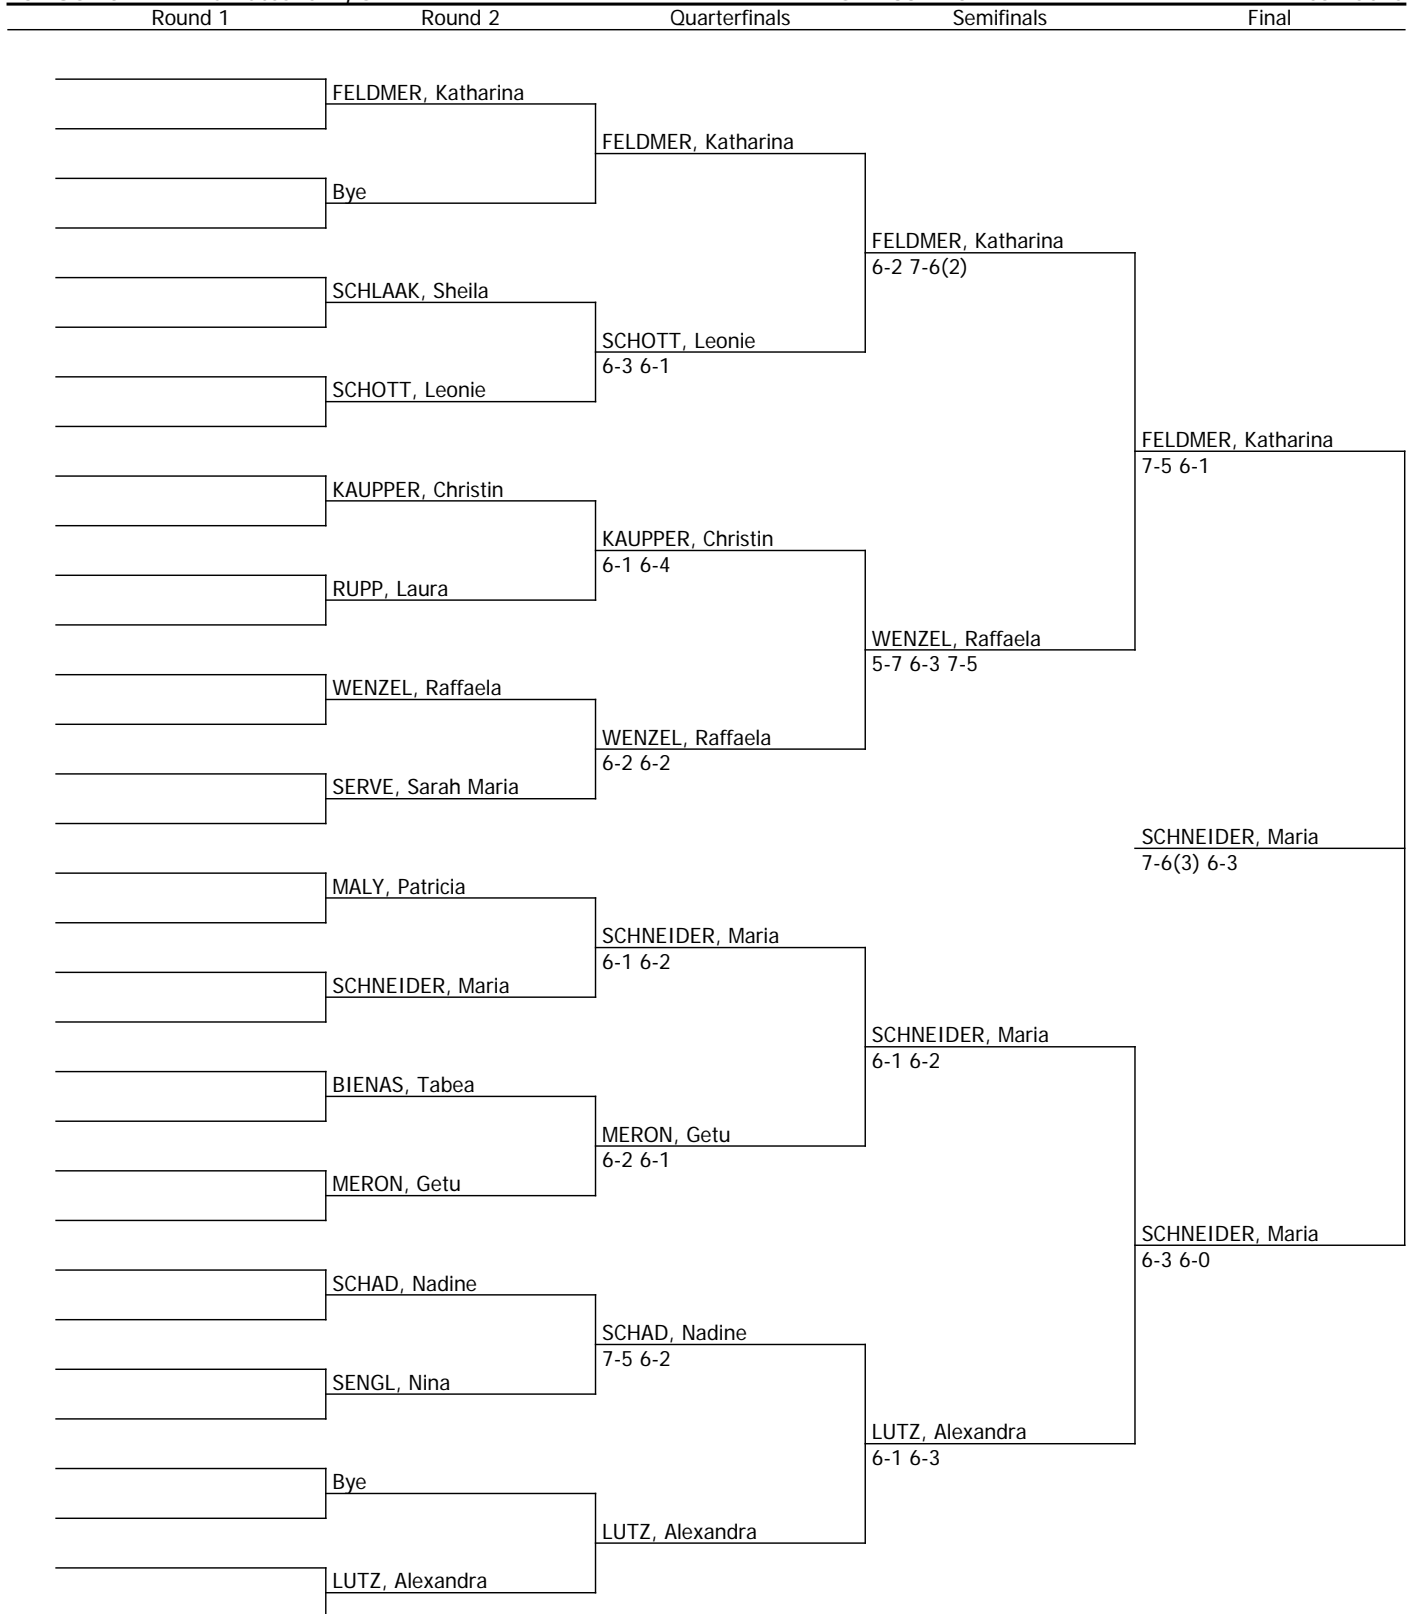

Mercedes Jugend Cup

Tennis Europe Junior Tour

GS16 - GIRLS SINGLES 16 CONSOLATION CONSOLATION

Week of **15 AUG 2011** City, Country **TC Rutesheim, GER** Tourn. Key **TE-GER-33A-2011** Referee **Nico Naeve**

	# Seeded Players	# Lucky Losers	Replacing	www.tenniseurope.org
	1 SHYMANOVICH, Iryna	9 ZANDBERG, Talya		Draw date/time: 15 AUG 2011 19:12
	2 DASCALU, Nicoleta-Catalina	10 RUSE, Elena Gabriela		Last Direct Acceptance
	3 GOLOVNYOVA, Elena	11 BOCH, Nina		ALL IN
4 NEFEDOVA, Anastasia	12 EMELIANOVA, Aleksandra		Player representatives	
5 FRIDMAN, Olga	13 PIESCH, Stefanie		Signature	
6 KALININA, Anhelina	14 SEIZER, Hannah		Nico Naeve	
7 KARAMALAK, Ivanka	15 JUNG, Julia			
8 GHITESCU, Andreea	16 BOOM, Alexandra			