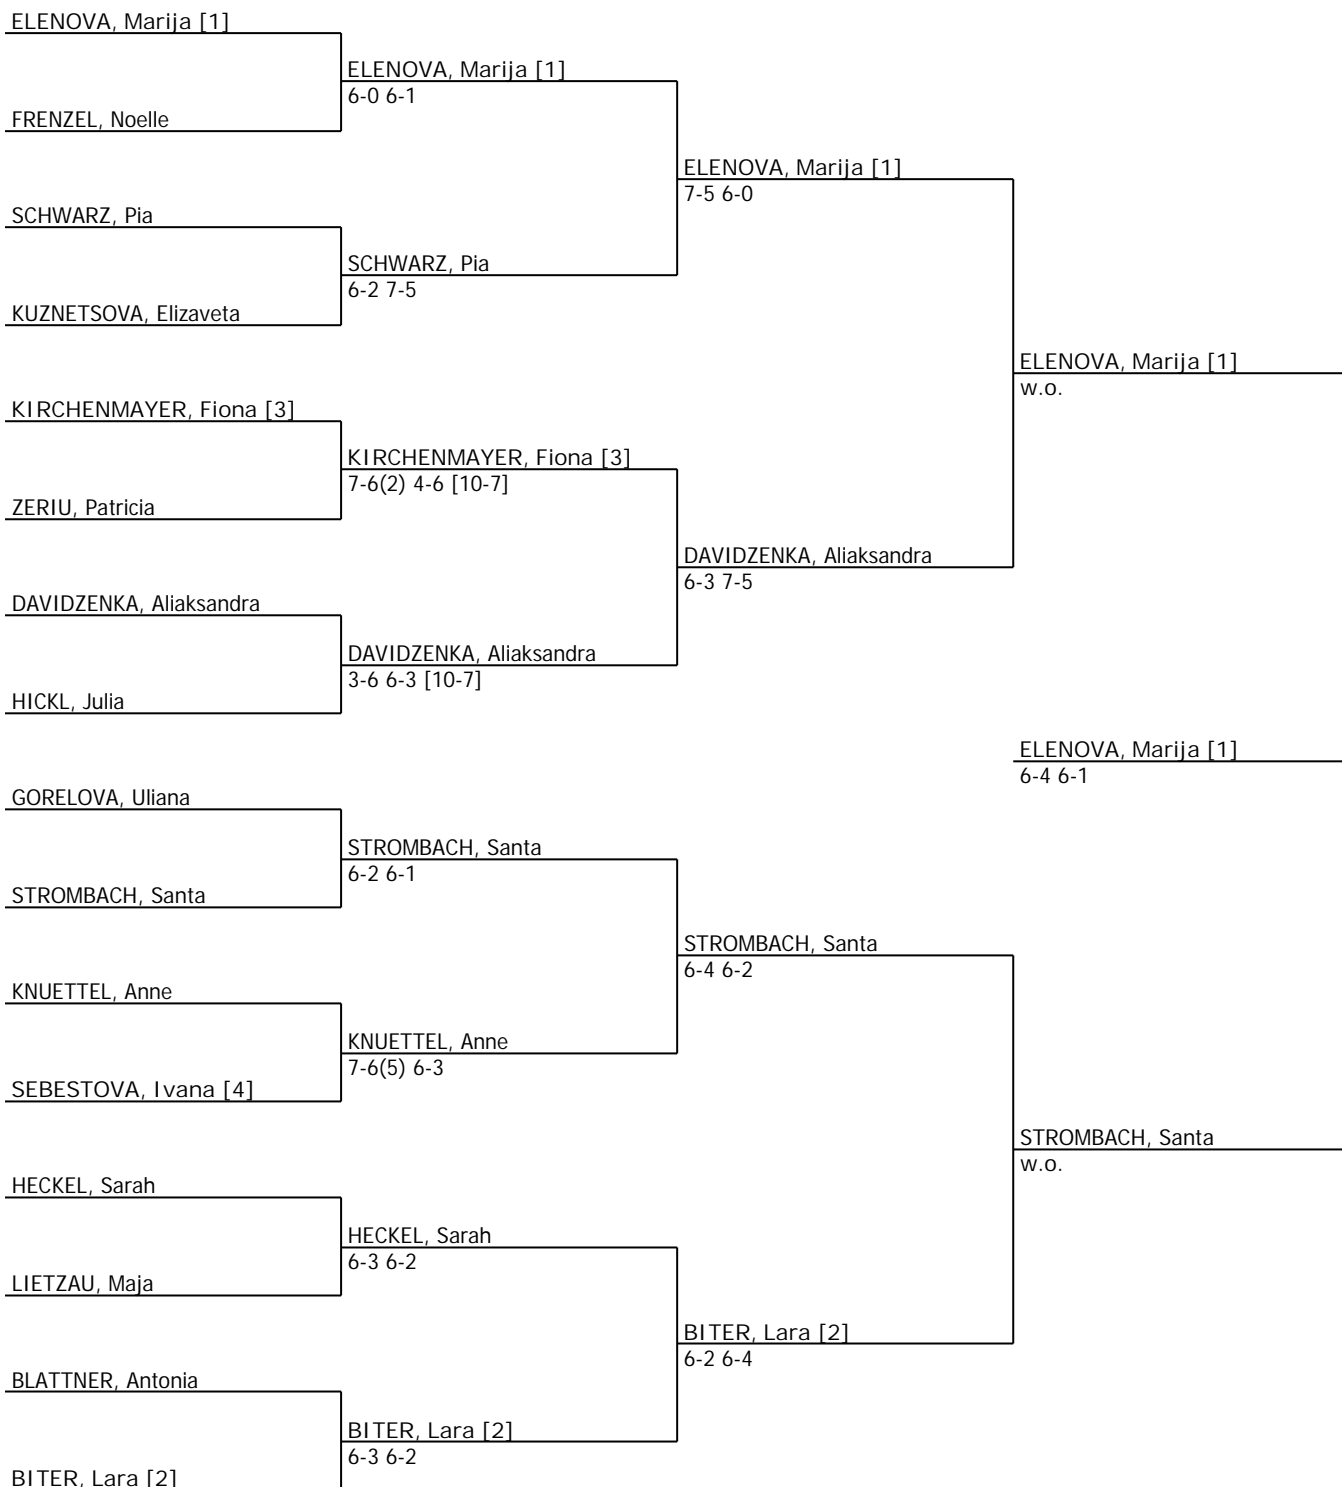

Round 1 Quarterfinals Semifinals Final

www.tenniseurope.org